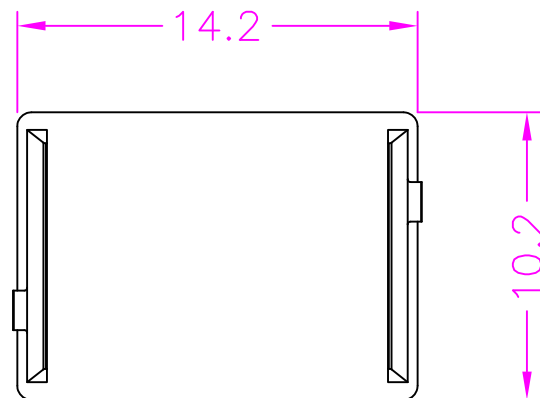

MATERIALS

HOUSING: ABS (UL 94V-0), BLACK

PART NUMBER:

ZCAFS - 4 0 0 2

SERIES

TOLERANCES	
X.±0.40	.XX±0.20
.X±0.30	.XXX±0.10

REV.	A	DRAWN BY	Zhong 2021/2/20	TITLE	SFP DUST COVER				
		APPROVED BY	Lion 2021/2/20	DRAW NO.	ZCAFS-002	UNIT	MM	Sheet	1/1