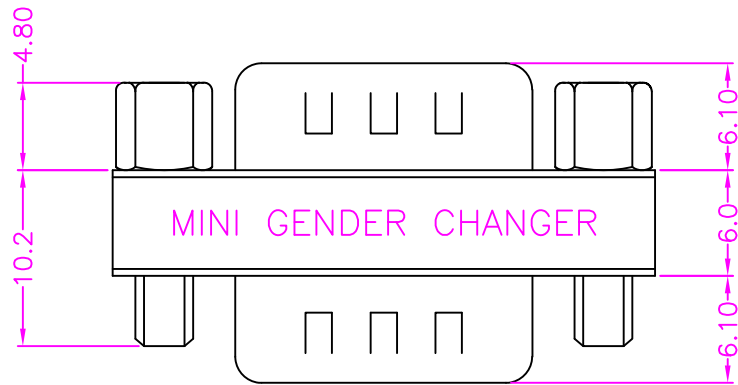

UNC #4-40 HEXSCREW

DB9 M/M ADAPTER PIN OUT

9MALE		9MALE	
1	-----	1	
2	-----	2	
3	-----	3	
4	-----	4	
5	-----	5	
6	-----	6	
7	-----	7	
8	-----	8	
9	-----	9	
G	-----	G	

MINI GENDER CHANGER

MATERIALS

- HOUSING: PBT (UL 94V-0)
- SHELL: COPPER ALLOY, TIN PLATING
- SCREW: COPPER ALLOY, NICKEL PLATING
- TERMINAL: COPPER ALLOY, GOLD PLATING

PART NUMBER:

SADBDB - 0 9 1 - 6 1 1

SERIES

NO. OF POS.

TRAY PACKAGE

GOLD FLASH ON TERMINAL