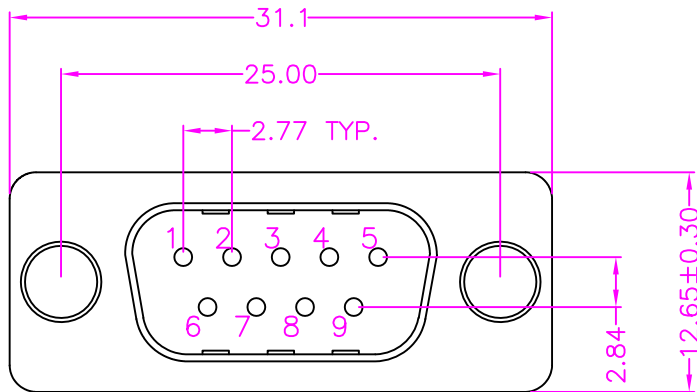

UNC #4-40 HEXSCREW

DB9 M/M ADAPTER PIN OUT

9MALE		9MALE	
1	-----	1	
2	-----	2	
3	-----	3	
4	-----	4	
5	-----	5	
6	-----	6	
7	-----	7	
8	-----	8	
9	-----	9	
G	-----	G	

MINI GENDER CHANGER

MATERIALS

- HOUSING: PBT (UL 94V-0)
- SHELL: COPPER ALLOY, TIN PLATING
- SCREW: COPPER ALLOY, NICKEL PLATING
- TERMINAL: COPPER ALLOY, GOLD PLATING

PART NUMBER:

SADBDB - 0 9 1 - 6 1 1

SERIES

NO. OF POS.

TRAY PACKAGE

GOLD FLASH ON TERMINAL